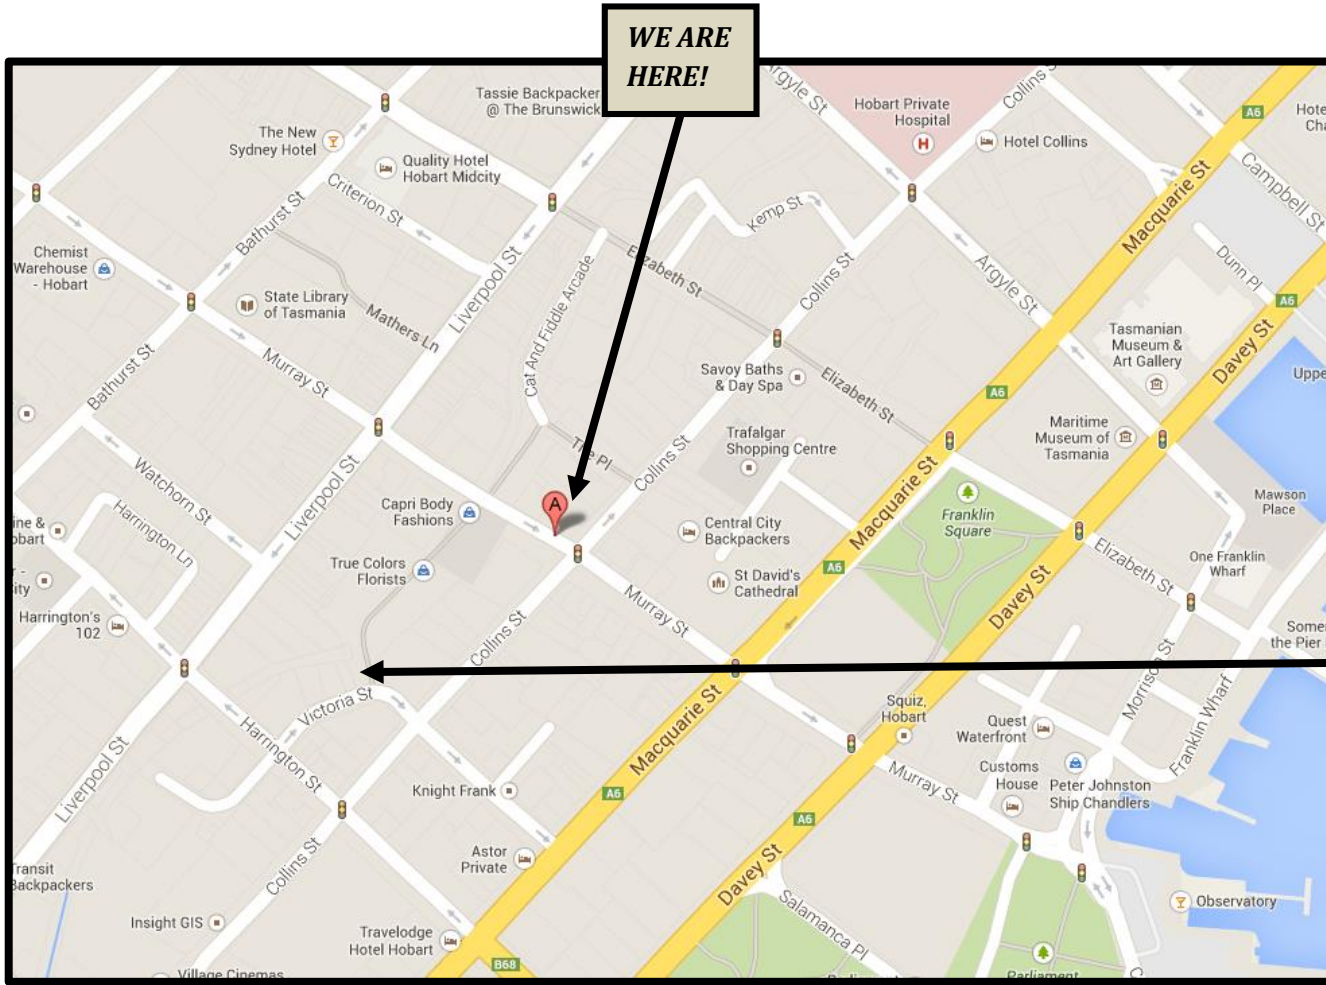

'Helping you make the right financial decisions for both now and the future'

**WE ARE
HERE!**

Best parking is in Centrepoint – enter from Victoria Street.
Pedestrian exit from car park and Centrepoint shopping centre is onto Murray Street

Centrepoint Car Park fees
First 1 ½ hours is free
Next 30 mins \$1.60
3rd hour \$3.80
4th hour \$5.80
Subject to change

*FM Financial
Level 13, 39 Murray Street (cnr Collins St)
Hobart TAS 7000
1300 763 544*