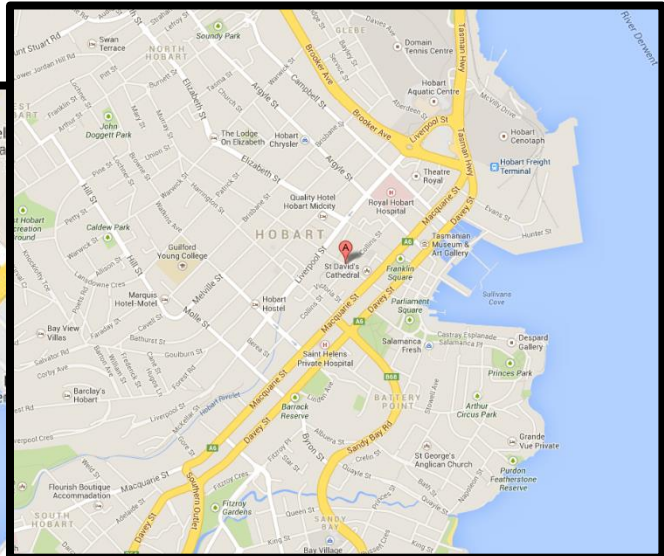

'Helping you make the right financial decisions for both now and the future'

**WE ARE
HERE!**

Best parking is in Centrepoint – enter from Victoria Street.
Pedestrian exit from car park and Centrepoint shopping centre is onto Murray Street

Centrepoint Car Park fees
First 1 ½ hours is free
Next 30 mins \$1.60
3rd hour \$3.80
4th hour \$5.80
Subject to change

*FM Financial
Level 13, 39 Murray Street (cnr Collins St)
Hobart TAS 7000
1300 763 544*